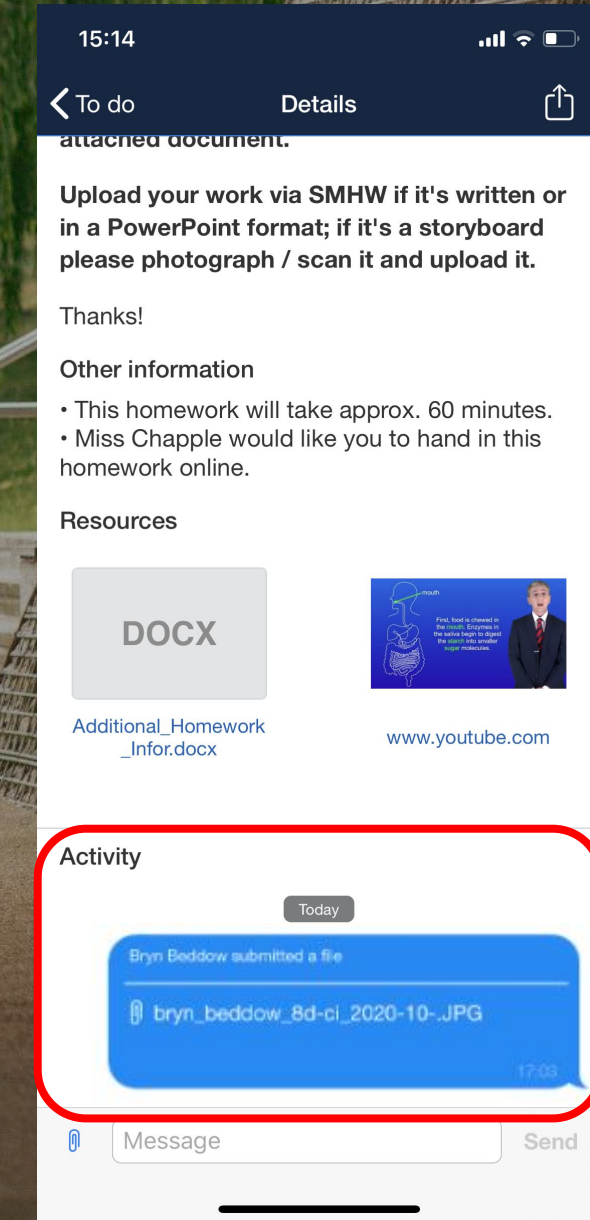

Submitting work online via the app