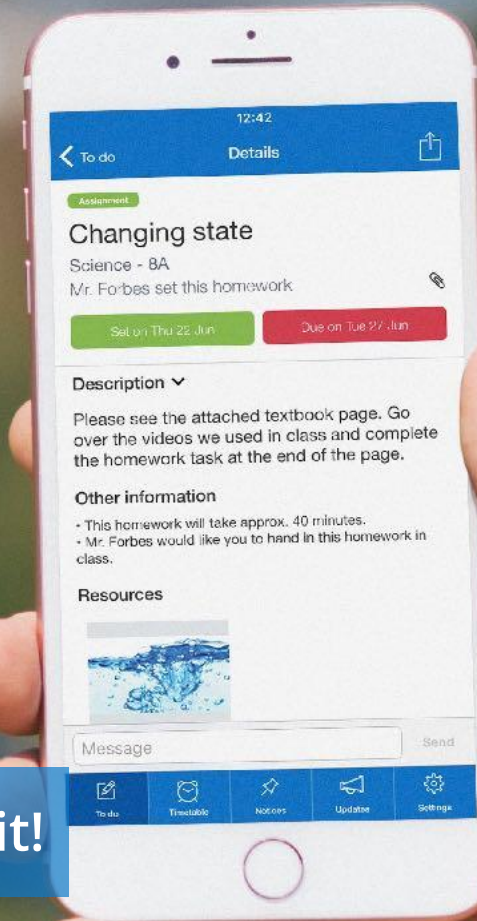

Repeat **Never** >

Parent / guardian access

Parents / guardians can use the app too

They can view your To-do List and task info any time

Allows parents / guardians to offer support and guidance

Demonstrate your independent study skills - they will love it!