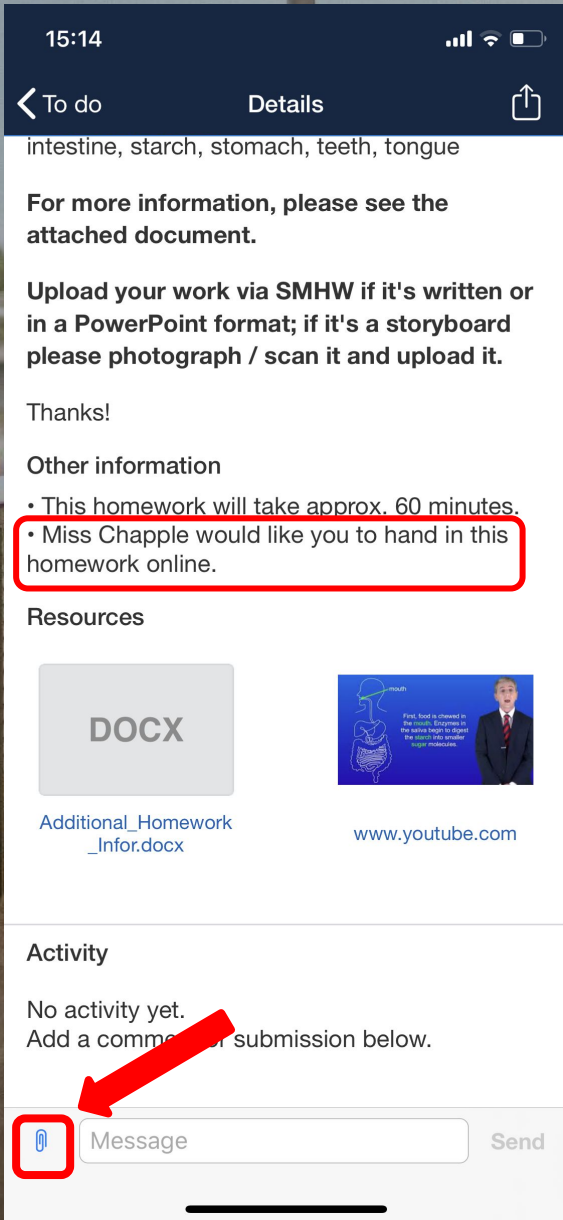

Submitting work online via the app