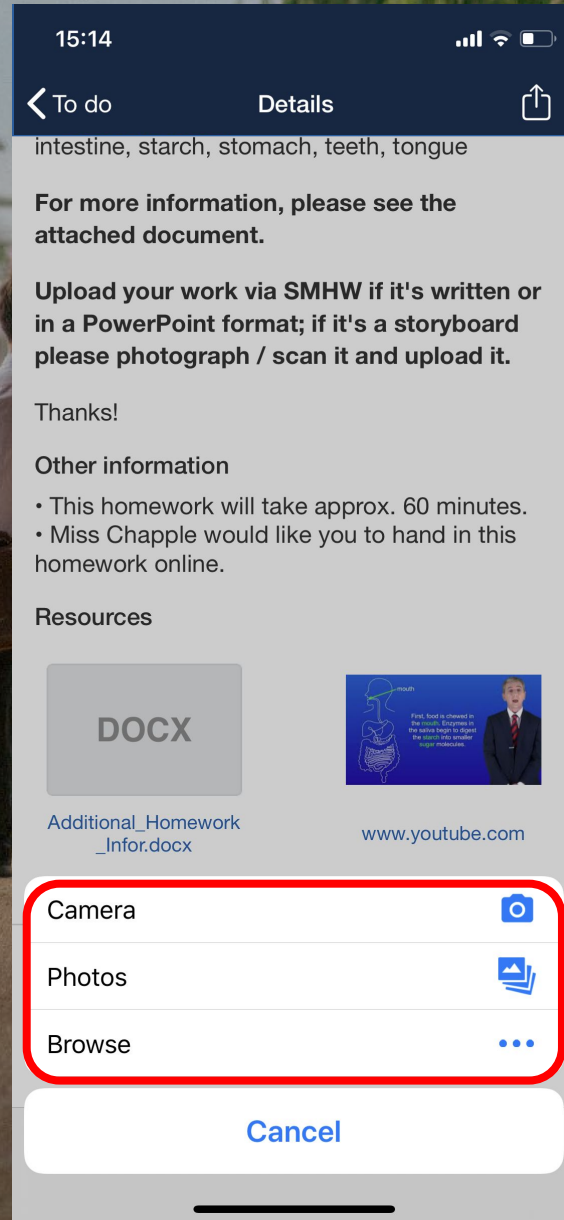

Submitting work online via the app