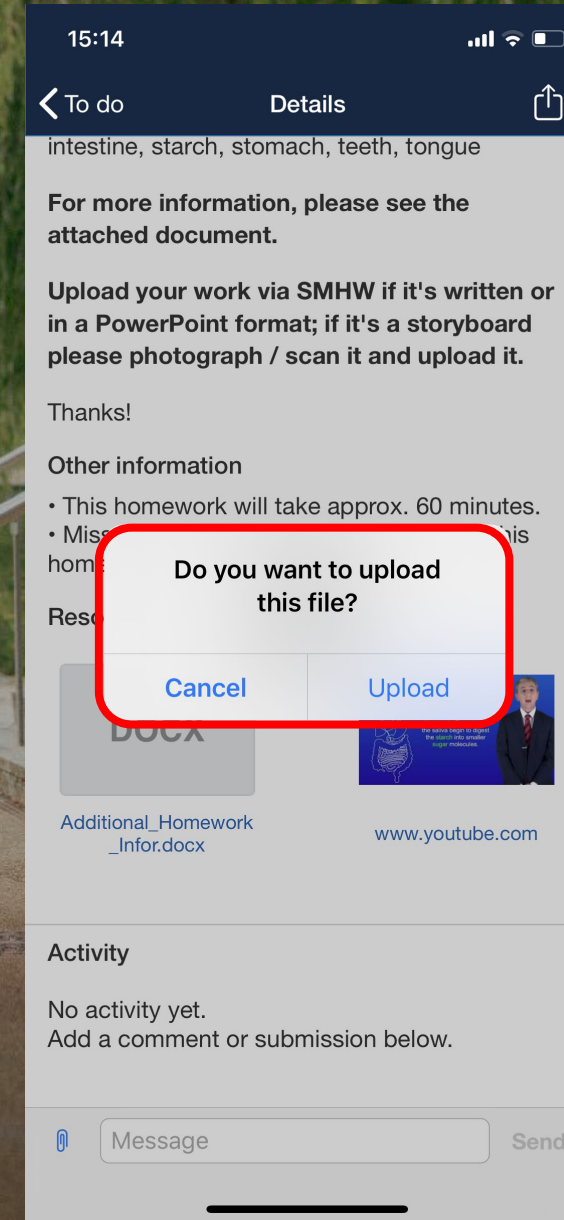

Submitting work online via the app