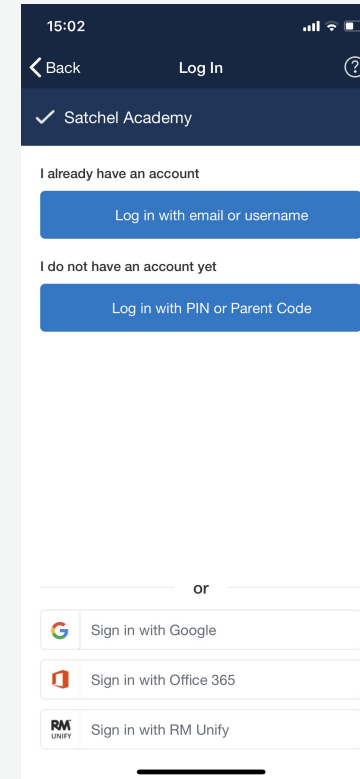

- [Visit the Help Centre](#)
- [Send us an email](#)

Downloading the app

Please download the Satchel One app to receive push notifications and manage your homework on the go!

Getting started - PIN

1

Open the app and search for your school.

2

Choose 'I **do not** have an account yet / Log in with PIN or Parent Code'.

3

Enter the PIN you received from school (*not the Parent Code*).

4

Confirm the details and choose your password. Press 'Update Profile'. You can use these new credentials in future when logging in.

Getting started - Single Sign On

1

Open the app and search for your school.

2

Choose the correct SSO option from the list below and then log in as normal. You can use these details in future when logging in.