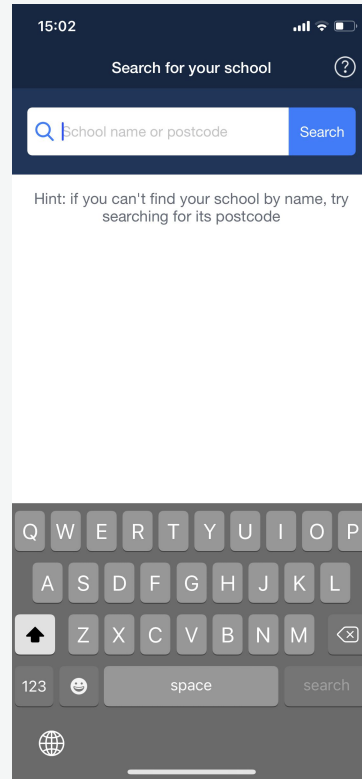

- [Visit the Help Centre](#)
- [Send us an email](#)

Downloading the app

Please download the Satchel One app to receive push notifications and manage your homework on the go!

Getting started - PIN

1

Open the app and search for your school.

2

Choose 'I **do not** have an account yet / Log in with PIN or Parent Code'.

3

Enter the PIN you received from school (*not the Parent Code*).

4

Confirm the details and choose your password. Press 'Update Profile'. You can use these new credentials in future when logging in.

Getting started - Single Sign On

1

Open the app and search for your school.

2

Choose the correct SSO option from the list below and then log in as normal. You can use these details in future when logging in.