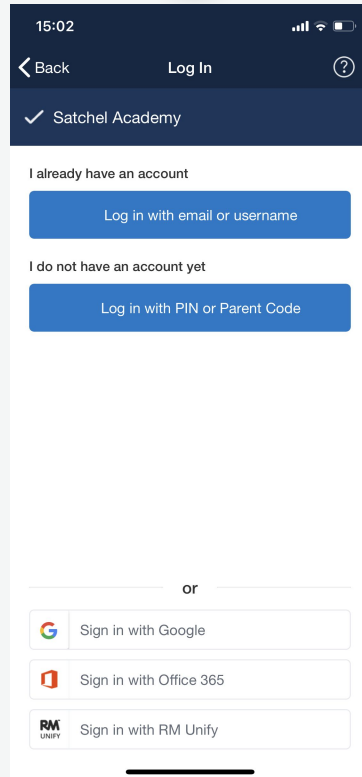

- [Visit the Help Centre](#)
- [Send us an email](#)

Downloading the app

Please download the Satchel One app to receive push notifications and manage your homework on the go!

Getting started - PIN

1

Open the app and search for your school.

2

Choose 'I **do not** have an account yet / Log in with PIN or Parent Code'.

3

Enter the PIN you received from school (*not the Parent Code*).

4

Confirm the details and choose your password. Press 'Update Profile'. You can use these new credentials in future when logging in.