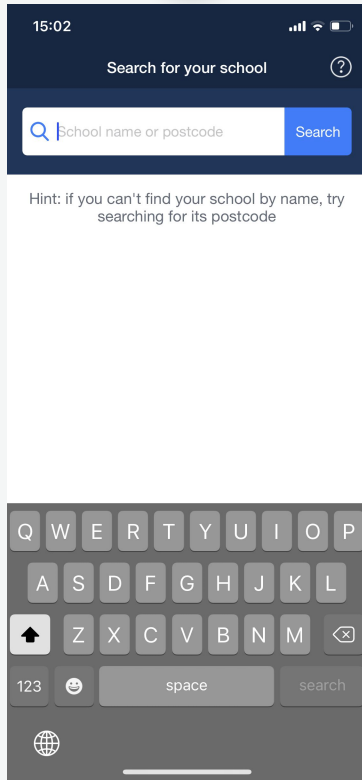

- [Visit the Help Centre](#)
- [Send us an email](#)

Downloading the app

Please download the Satchel One app to receive push notifications and manage your homework on the go!

Getting started - PIN

1

Open the app and search for your school.