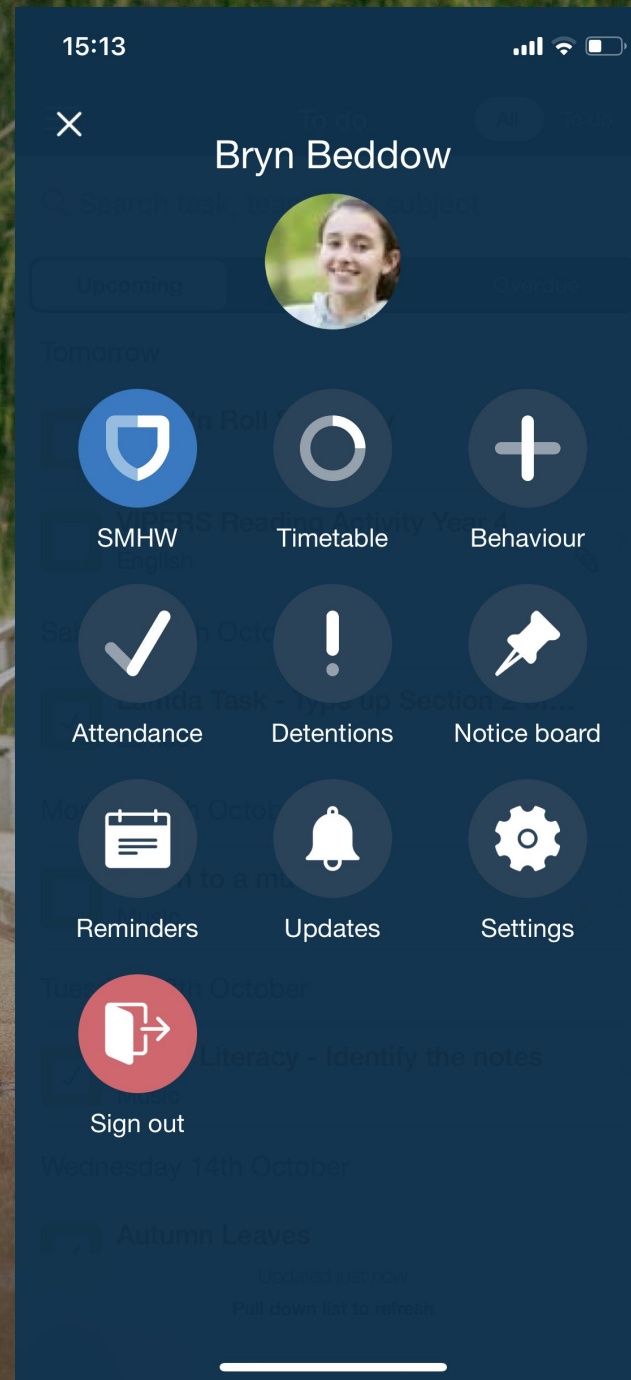

Download our free app!

Keep on top of your To-do List

Your work is organised by due date

Stay updated when you're away from school

Tick off your work when it's done - so simple!

Auto-alerts when homework is given and due