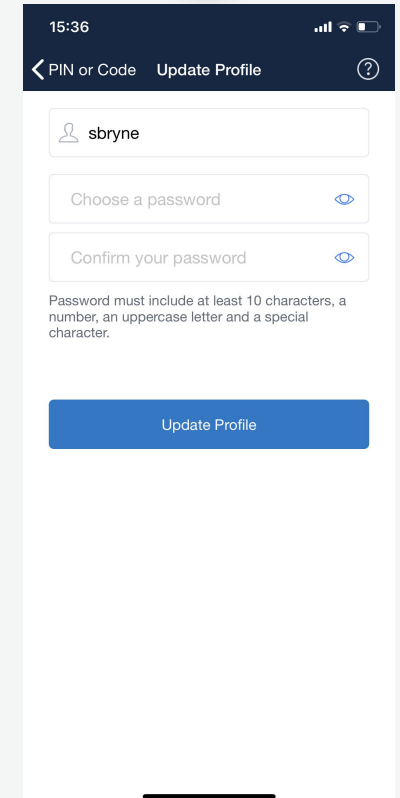

- [Visit the Help Centre](#)
- [Send us an email](#)

Downloading the app

Please download the Satchel One app to receive push notifications and manage your homework on the go!

Getting started - PIN

1

Open the app and search for your school.

2

Choose 'I **do not** have an account yet / Log in with PIN or Parent Code'.

3

Enter the PIN you received from school (*not the Parent Code*).

4

Confirm the details and choose your password. Press 'Update Profile'. You can use these new credentials in future when logging in.

Getting started - Single Sign On

1

Open the app and search for your school.

2

Choose the correct SSO option from the list below and then log in as normal. You can use these details in future when logging in.