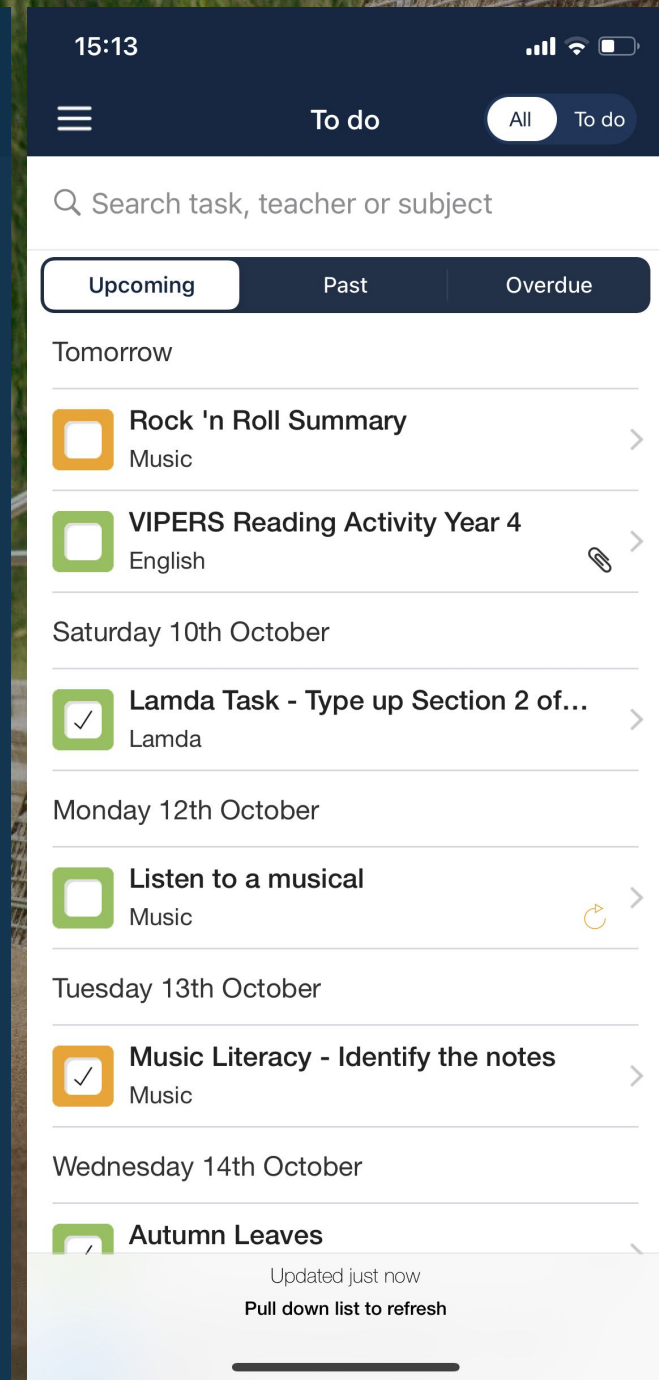

A Student's Guide to the Satchel One App

satchel:
Together through education

How Satchel One can help...

Keep your homework organised

See how much homework you have

Get reminders for when homework is due

Keep up to date when you're away from school

Message your teacher in private if you need help with your work

Remove the need to write your homework down before leaving class

Download our free app!

Keep on top of your To-do List

Your work is organised by due date

Stay updated when you're away from school

Tick off your work when it's done - so simple!

Auto-alerts when homework is given and due

Click on a task for more details

All the info you need from your teachers