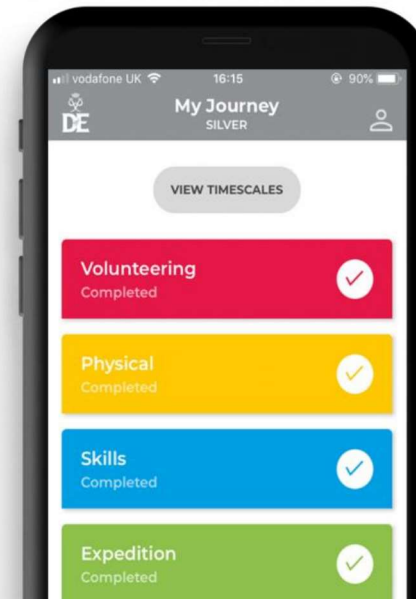

**YOUTH
WITHOUT
LIMITS**

Your Welcome Pack and eDofE

Costs:

Registration £45

Expedition package
approx £320

You can also join our school group if you started silver or gold D of E somewhere else.

You will be responsible for logging all your activities and submitting evidence through the eDofE app